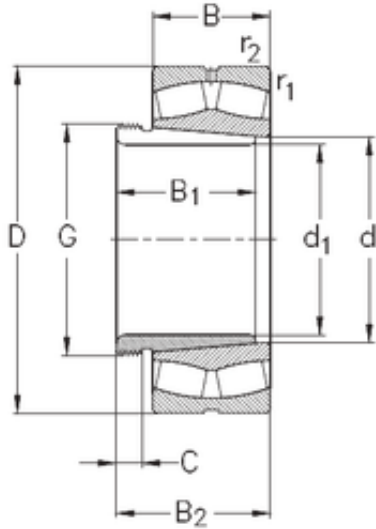

# NTN PRECISION AXLE CORP.

140 mm x 250 mm x 68 mm NKE 22228-E-K-W33+AHX3128 spherical roller bearings

Bearing No. 22228-E-K-W33+AHX3128

22228-E-K-W33+AHX3128 Bearing 2D drawings and 3D CAD models

|                               |               |
|-------------------------------|---------------|
| Size                          | 140x250x68 mm |
| Bore Diameter                 | 140 mm        |
| Outer Diameter                | 250 mm        |
| Width                         | 68 mm         |
| d                             | 140 mm        |
| d1                            | 135 mm        |
| D                             | 250 mm        |
| B                             | 68 mm         |
| C                             | 68 mm         |
| r1 min.                       | 3 mm          |
| r2 min.                       | 3 mm          |
| B1                            | 83 mm         |
| B2                            | 88 mm         |
| C                             | 14 mm         |
| Thread (G)                    | M 150x2       |
| Weight                        | 16 Kg         |
| Basic dynamic load rating (C) | 747 kN        |
| Basic static load rating (C0) | 1080 kN       |
| Limiting speed                | 3200 r/min    |
| Calculation factor (e)        | 0,25          |
| Calculation factor (Y0)       | 2,5           |
| Calculation factor (Y1)       | 2,7           |